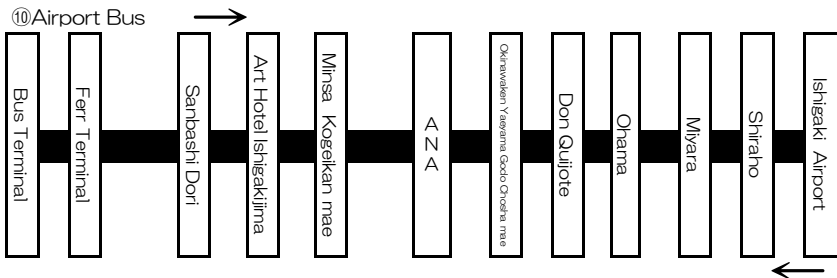

Table listing recommended ticket options for various routes, including destinations like Ibaruma, Akaishi, Kuura, Yoshino, Hirakubo, and Hirano.