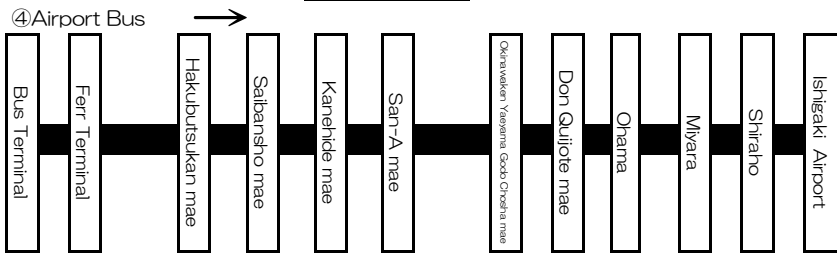

Table listing recommended ticket options for various routes, including destinations like Ibaruma, Akaishi, Kuura, Yoshino, Hirakubo, and Hirano.