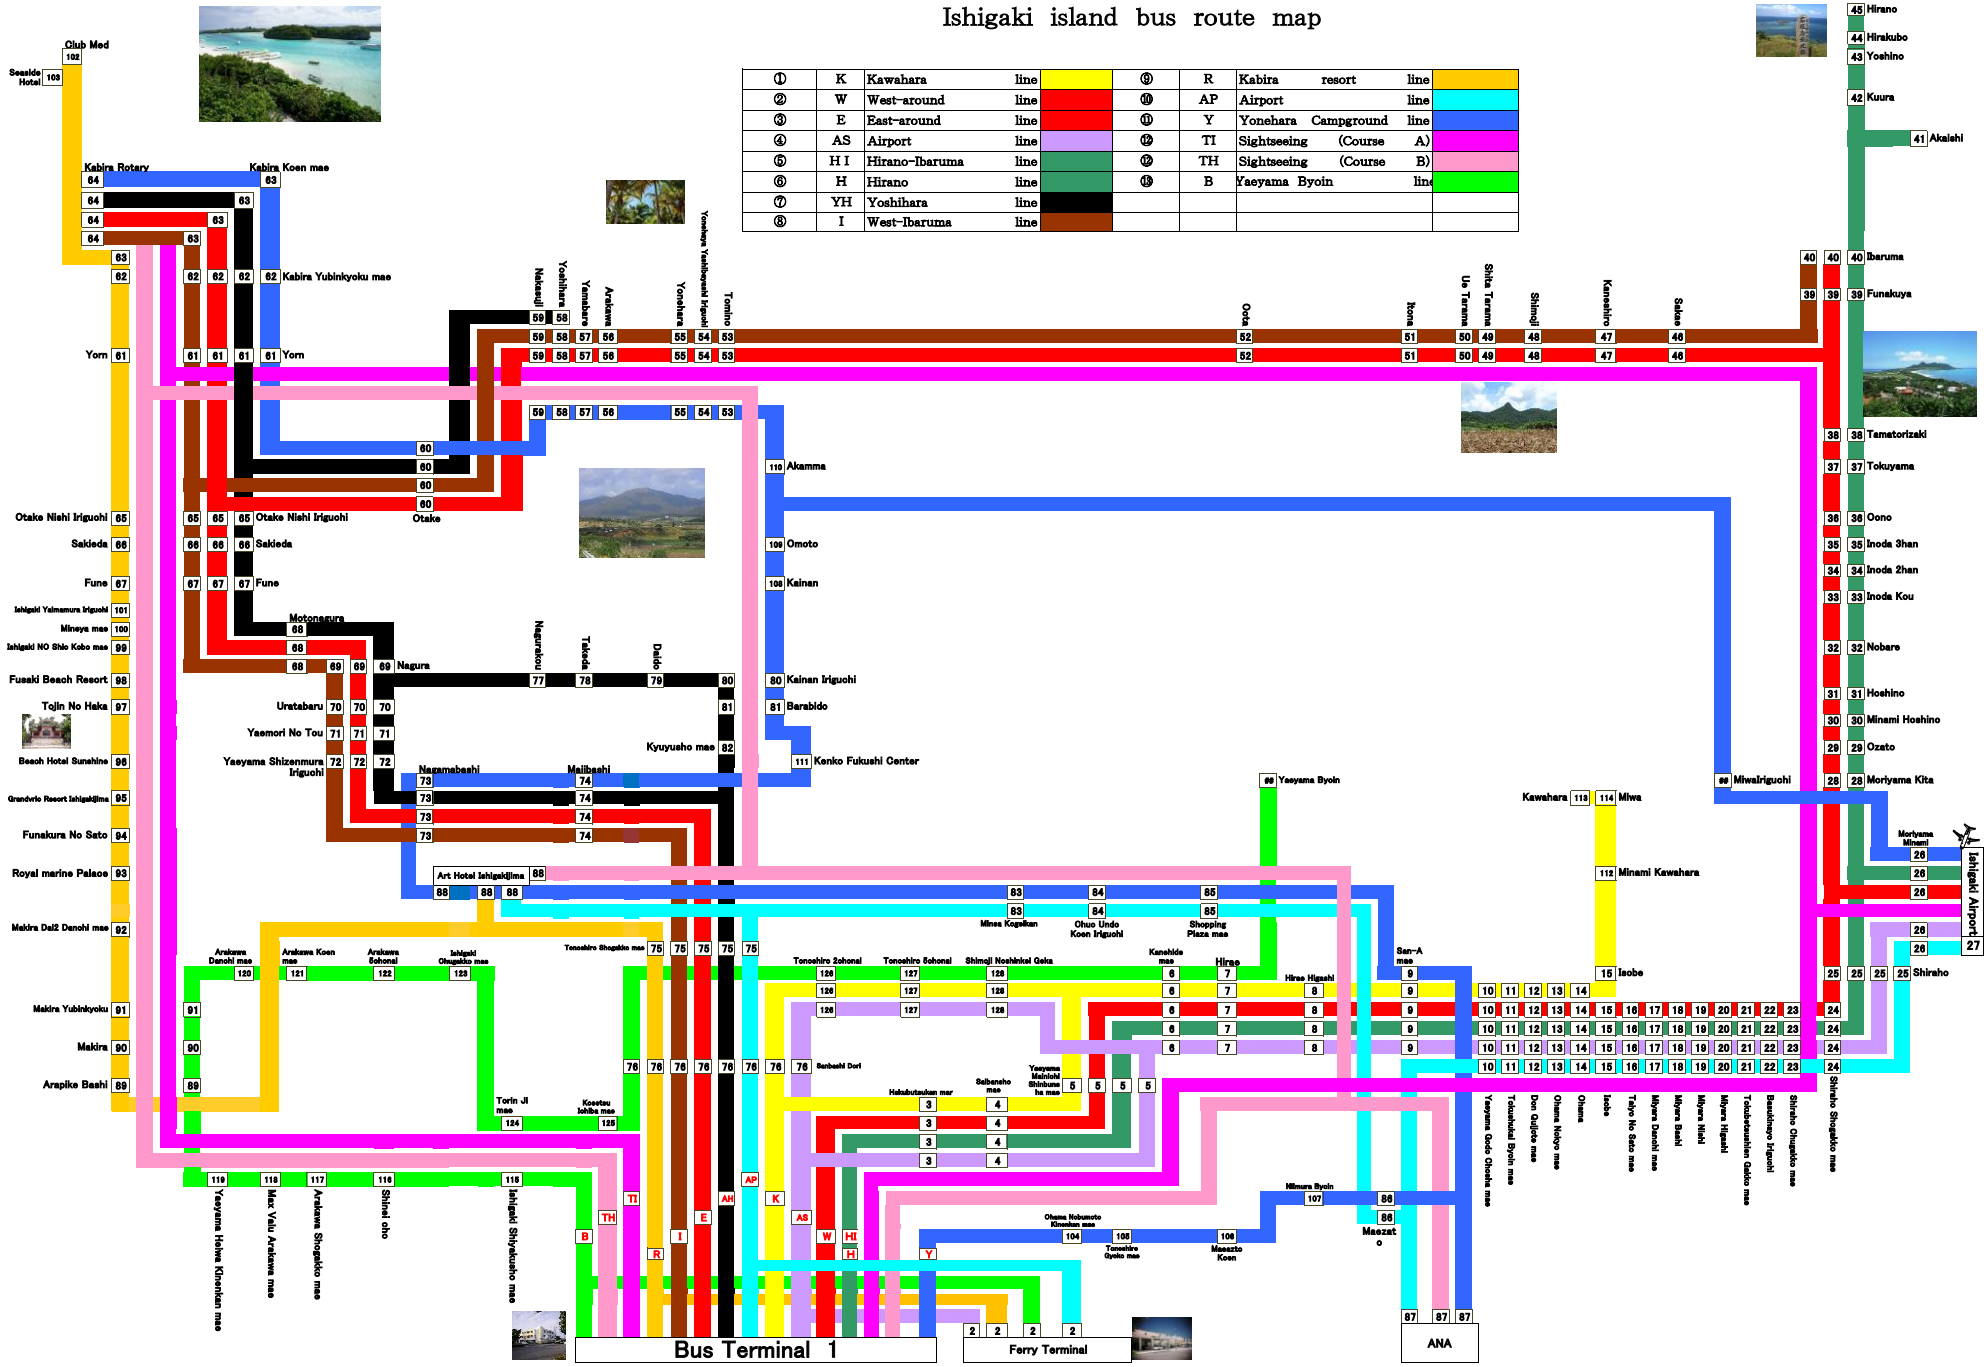

Ishigaki island bus route map

①	K	Kawahara line	Ⓜ	R	Kabira resort line
②	W	West-around line	Ⓜ	AP	Airport line
③	E	East-around line	Ⓜ	Y	Yonehara Campground line
④	AS	Airport line	Ⓜ	TI	Sightseeing (Course A)
⑤	H I	Hirano-Ibaruma line	Ⓜ	TH	Sightseeing (Course B)
⑥	H	Hirano line	Ⓜ	B	Yaeyama Byoin line
⑦	YH	Yoshihara line			
⑧	I	West-Ibaruma line			

Bus Terminal 1

Ferry Terminal

ANA

Ishigaki Airport